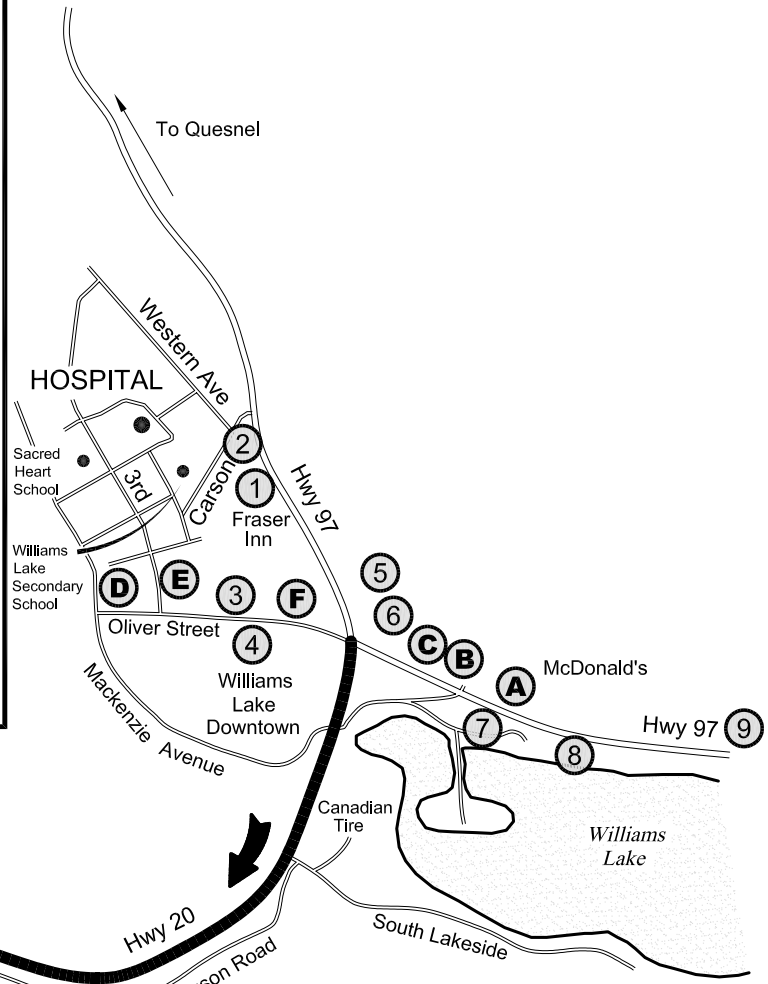

Williams Lake Youth Soccer Association

- | | |
|-------------------|-----------------|
| ① Fraser Inn | Ⓐ McDonald's |
| ② Jamboree Motel | Ⓑ Dairy Queen |
| ③ Sandman Inn | Ⓒ Subway |
| ④ Caesar's Inn | Ⓓ Caribou Ski |
| ⑤ Stampeder Motel | Ⓔ Zestos |
| ⑥ Overlander Inn | Ⓕ Boitanio Mall |
| ⑦ Drummond Lodge | |
| ⑧ Lakeview Motel | |
| ⑨ Super 8 Motel | |

NOT TO SCALE

WILLIAMS LAKE ACCOMODATIONS & ESLER FIELD LOCATION MAP