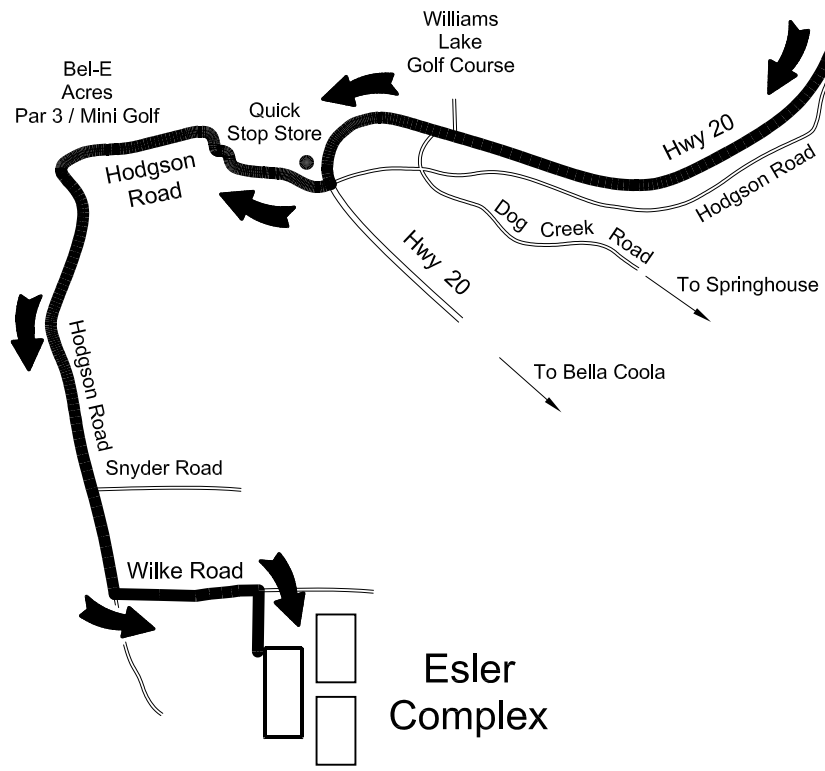

Williams Lake Youth Soccer Association

- | | |
|-------------------|-----------------|
| ① Fraser Inn | Ⓐ McDonald's |
| ② Jamboree Motel | Ⓑ Dairy Queen |
| ③ Sandman Inn | Ⓒ Subway |
| ④ Caesar's Inn | Ⓓ Caribou Ski |
| ⑤ Stampeder Motel | Ⓔ Zestos |
| ⑥ Overlander Inn | Ⓕ Boitanio Mall |
| ⑦ Drummond Lodge | |
| ⑧ Lakeview Motel | |
| ⑨ Super 8 Motel | |

NOT TO SCALE

WILLIAMS LAKE ACCOMODATIONS & ESLER FIELD LOCATION MAP